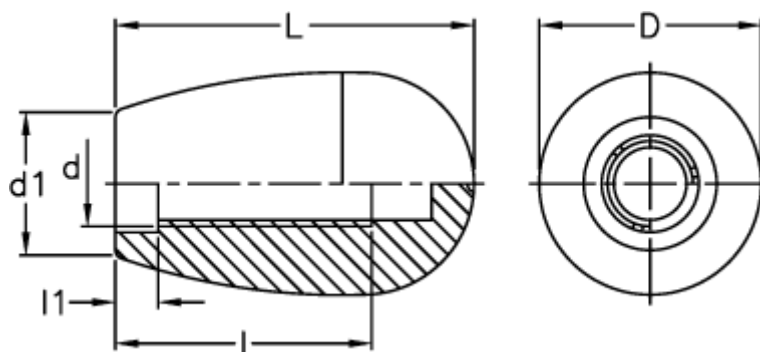

Data Sheet

Article number: 2304121071
Description: E+G Handle
I.622/55-M12

Measures

D = 34
d1 = 21
d 6H = M12
l = 35
L = 54.5
l1 = 8.0